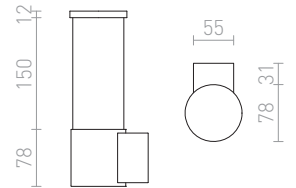

GARRET WALL

230V LED 15W 3000K 750lm Ra80 IP65

R12548 anthracite grey

€ 120

NEW