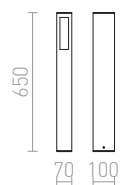

TREEZA 65 BOLLARD

230V E27 26W IP54

R10441 anthracite grey

€ 120