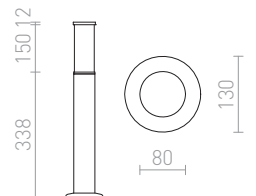

GARRET 500 BOLLARD

230V LED 15W 3000K 750lm Ra80 IP65

R12549 anthracite grey

€ 138

NEW

IP54

AERIE

Outdoor bollard with integrated LED for indirect illumination.

AERIE 100 BOLLARD

230V/700mA LED 5x3W 3000K 32° 519lm Ra80 IP54

R10349 black

€ 120

%