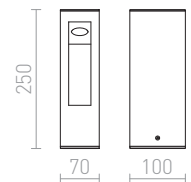

TREEZA LED 25 BOLLARD

230V LED 7W 3000K $\angle 28^\circ$ 123lm Ra80 IP44

R10380 anthracite grey

€ 150