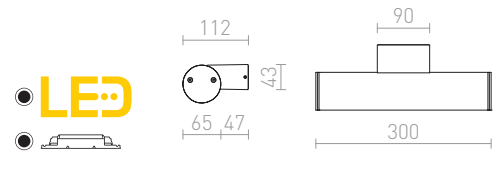

VADIS WALL

230V LED 8W 3000K 520lm Ra80 IP54

R10547 anthracite grey

€ 138