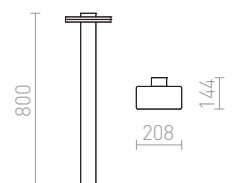

IP65

RINA

Outdoor wall lamp of die-cast aluminum with integrated LED and an opal-colored bottom cover. For downlight only.

RINA WALL

230V LED 12W 3000K 1000lm Ra80 IP65

R11947 anthracite grey

€ 129

IP44

RINA

Outdoor bollard of die-cast aluminum with integrated LED and an opal-colored bottom cover. For downlight only.

RINA BOLLARD

230V LED 12W 3000K 1000lm Ra80 IP44

R12515 anthracite grey

€ 178

NEW