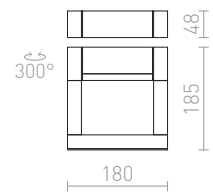

AQUE WALL

230V LED 8W 3000K 800lm Ra80 IP54

R12623 matte black

€ 120

NEW

IP54