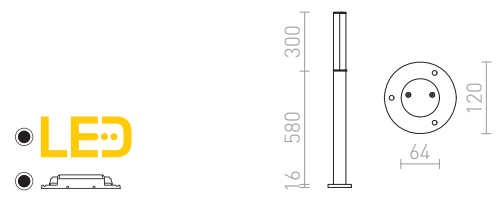

VADIS 90 BOLLARD

230V LED 8W 3000K 520lm Ra80 IP54

R10548 anthracite grey

€ 178