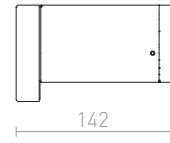

AERIE 100
560-561

SONET WALL

230V LED 7W 3000K 490lm Ra80 IP54

R11170 anthracite grey

€ 120