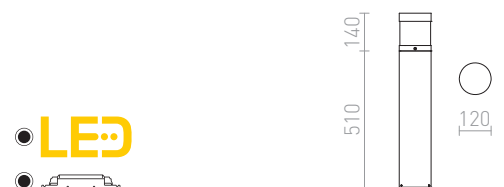

**ABAX**

Outdoor bollard with integrated LED for allround lighting.

**ABAX 65 BOLLARD**

230V LED 15W 3000K 423lm Ra80 IP54

R12626 anthracite grey

€ 248

NEW

IP44