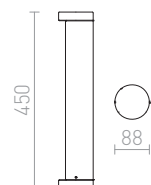

SONET 450 BOLLARD

230V LED 7W 3000K 490lm Ra80 IP54

R11171 anthracite grey

€ 158