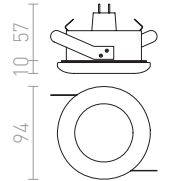

ACUA

Recessed light suitable for wet environments. Satin glass cover. Needs an appropriate transformer, sold separately.

ACUA RECESSED
12V GU5,3 50W IP44

R10407/12 white €22
R10406/12 chrome €22

↑ 90
⊗ Ø85