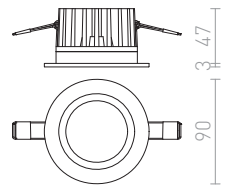

#### TOLEDO R

230V LED 8W 3000K  $\angle 60^\circ$  514lm Ra80 IP44

R12716 white

€ 58

NEW

↑ 70  
⊗ Ø70

● LED  
● dimmable