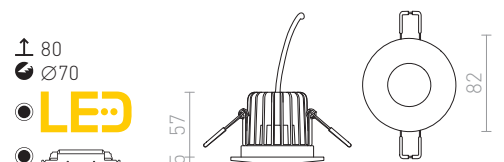

WATERBOY R

230V LED 10W 3000K $\angle 40^\circ$ 550lm Ra80 IP65

- R11725 matte white €68
- R11726 matt nickel €78
- R11727 chrome €78
- R11740 matte black €68