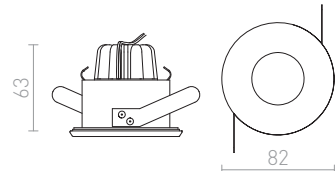

MERGO R RECESSED

230V LED 6,5W 3000K 535lm Ra80 IP44

R10572 chrome

€78

↑ 75
● Ø72

● LED