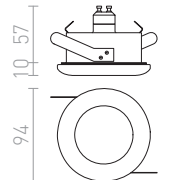

↑ 90  
⊗ Ø85

IP44

**ACUA**

Recessed light suitable for wet environments. Satin glass cover.

**ACUA RECESSED**  
230V GU10 50W IP44

**R10406** chrome €22  
**R10407** white €22

↑ 120  
⊗ Ø85

IP44