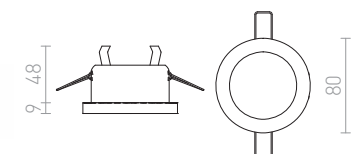

#### MAJESTIC

230V GU10 35W IP44

R12911 brushed aluminium

€ 35

NEW

↑ 130  
● Ø65

G11841

IP65