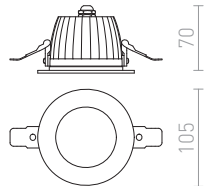

AMIGA R DIMM

230V LED 8W 3000K $\angle 40^\circ$ 580lm Ra80 IP65

R10565 white

€ 120

↑ 110
⊗ Ø96

● LED
● dimmable