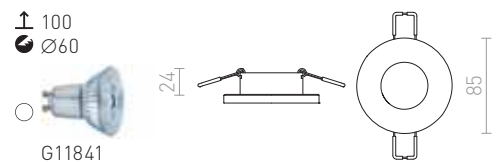

ASTOR

Recessed light with a brushed aluminum frame. The cover glass has a satin center. Suitable for wet environments.

ASTOR R
230V GU10 50W IP65

R10573 brushed aluminium

€ 22