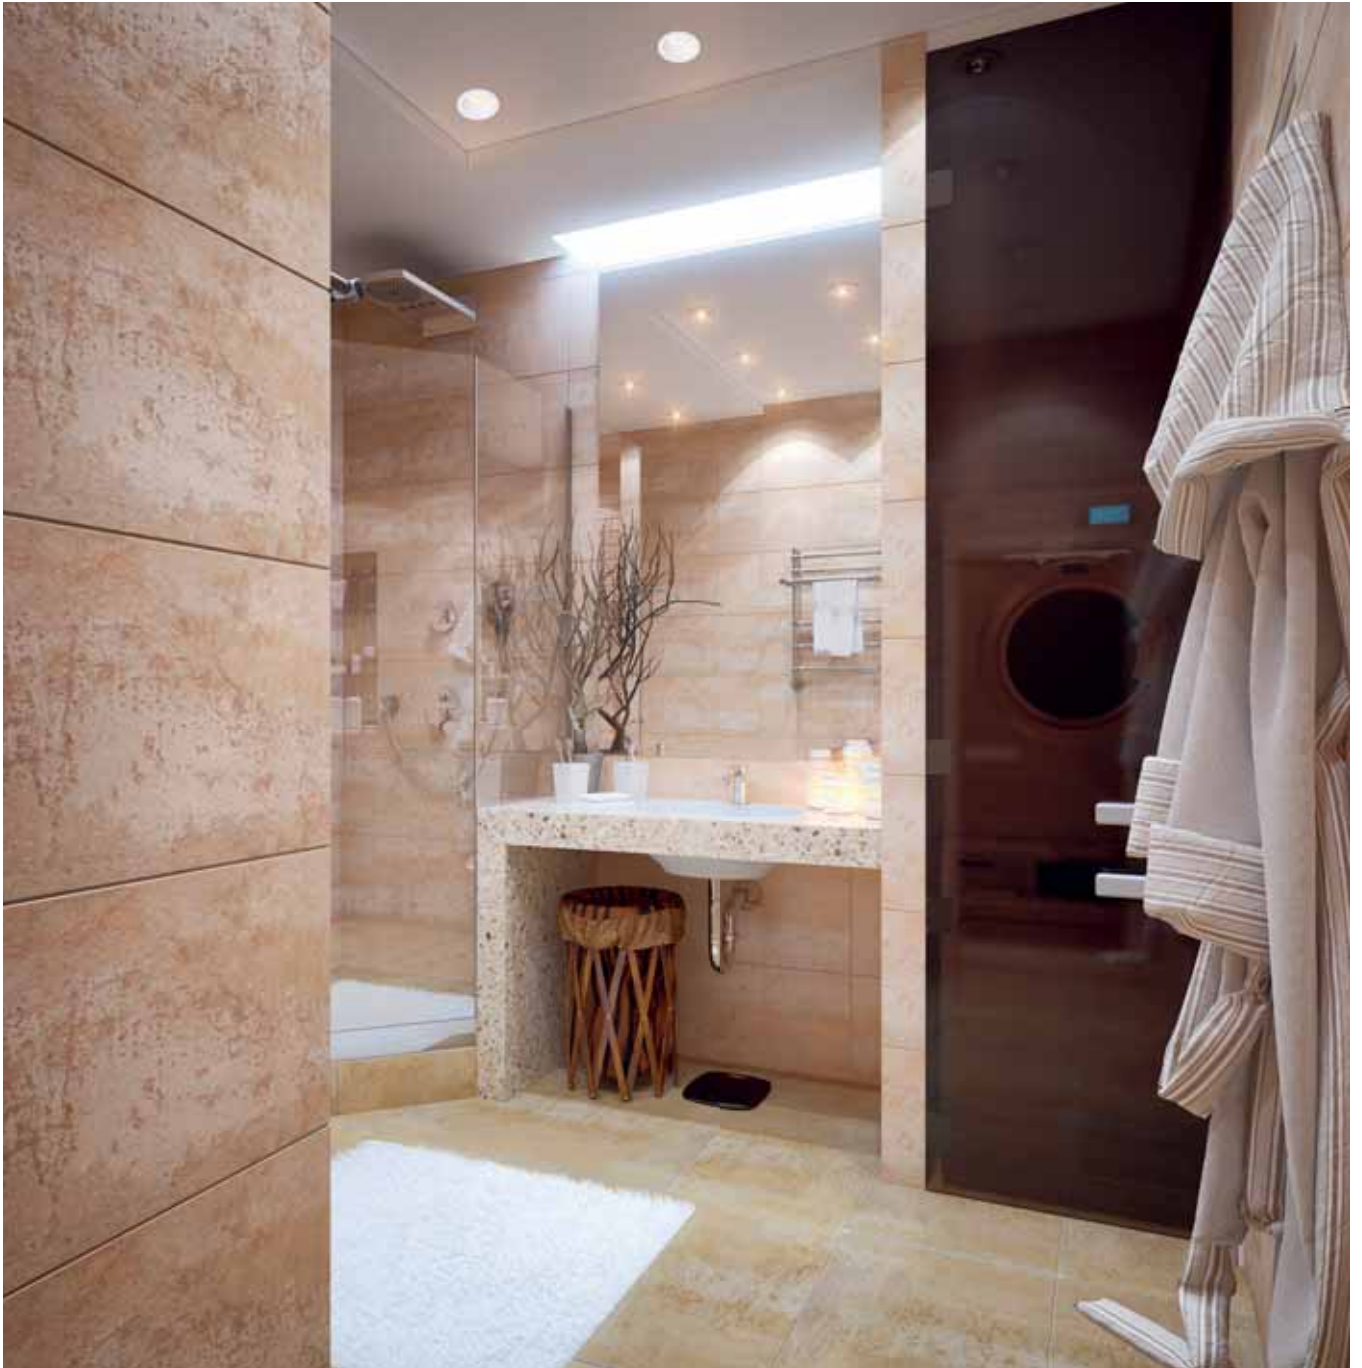

IP65

BERMUDA

Recessed round bathroom fixture for light sources with GU10 fitting. Only for drywalls.

BERMUDA RECESSED
230V GU10 35W IP65

R12749 white

€ 17.50

NEW

↑ 150
● Ø75

G11841