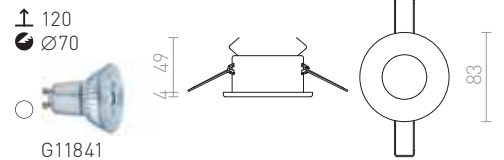

### SPLASH

Recessed metal light suitable in wet environments, available in chrome or matte nickel finish.

**SPLASH R RECESSED**  
230V GU10 50W IP65

**R11733** chrome

€ 18.50

**R11734** matt nickel

€ 14

**SPLASH SQ RECESSED**  
230V GU10 50W IP65