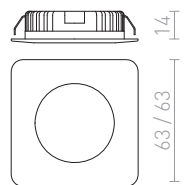

INEZ SQ

12= LED 3W 3000K 170lm Ra80 IP44

R10587 chrome

€ 35

↑ 15

● Ø56

● LED

○ G13005

IP44