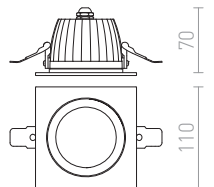

### TOLEDO

Recessed light with integrated LED for drywall ceilings. Suitable for wet environments.