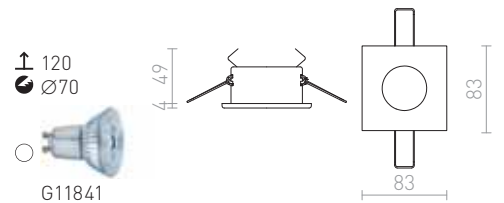

SPLASH SQ RECESSED
230V GU10 50W IP65

R11735 chrome

€ 19

R11736 matt nickel

€ 19