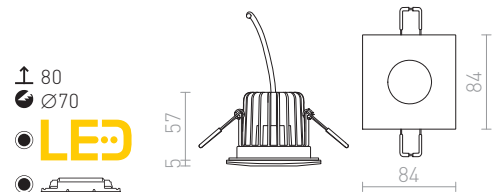

WATERBOY SQ

230V LED 10W 3000K $\angle 40^\circ$ 550lm Ra80 IP65

- R11728 matte white €78
- R11729 matt nickel €78
- R11730 chrome €78
- R11741 matte black €78