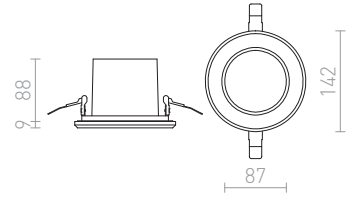

NAVY RECESSED

230V LED 15W 2700K $\angle 36^\circ$ 1100lm Ra80 IP65

R12661 white

€ 158

NEW

- ↑ 110
- Ø125
- LED
- ●