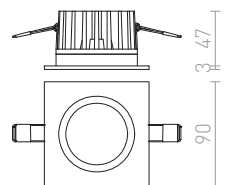

TOLEDO SQ

230V LED 8W 3000K $\angle 60^\circ$ 513lm Ra80 IP44

R12717 white

€ 68

NEW

↑ 70
⊗ Ø70

● LED
● dimmable