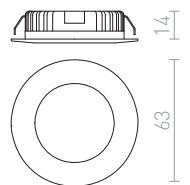

INEZ R

12= LED 3W 3000K 170lm Ra80 IP44

R10586 chrome

€ 32

↑ 15

● Ø56

● LED

○ G13005