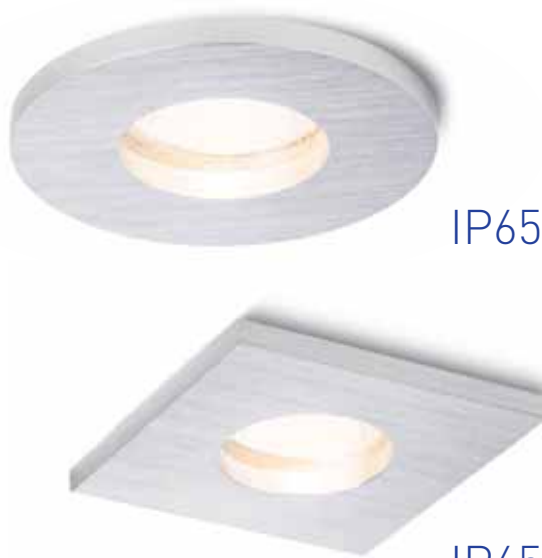

IP65

IP65

IP65

IP65

SPLASH

Recessed metal light suitable in wet environments, available in chrome or matte nickel finish.

SPLASH R RECESSED
230V GU10 50W IP65

R11733 chrome

€ 18.50

R11734 matt nickel

€ 14

SPLASH SQ RECESSED
230V GU10 50W IP65

R11735 chrome

€ 19

R11736 matt nickel

€ 19

ASTOR

Recessed light with a brushed aluminum frame. The cover glass has a satin center. Suitable for wet environments.

ASTOR R
230V GU10 50W IP65

R10573 brushed aluminium

€ 22

ASTOR SQ
230V GU10 50W IP65

R10574 brushed aluminium

€ 22