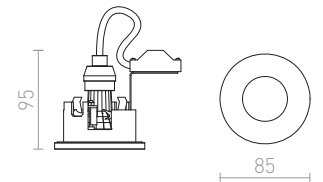

IP65

NAVY

Solid recessed light with integrated LED suitable for installation into outdoor ceilings.

NAVY RECESSED

230V LED 15W 2700K $\angle 36^\circ$ 1100lm Ra80 IP65

R12661 white

€ 158

NEW

- ↑ 110
- Ø125
- LED
- ●

IP65

IP65

INCA

Recessed bathroom light with GU10 socket for LED light sources. Only for drywalls.

INCA R

230V LED GU10 7W IP65

R12657 white

€ 26

NEW

- ↑ 150
- Ø70
- ○

G11841

INCA SQ

230V LED GU10 7W IP65

R12658 white

€ 26

NEW

- ↑ 150
- Ø70
- ○

G11841