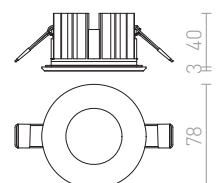

AZTECA

230V LED 9,3W 3000K ∠48° 660lm Ra80 IP44

R12910 matte white

€ 78

NEW

↑ 50

● Ø65

● LED

●