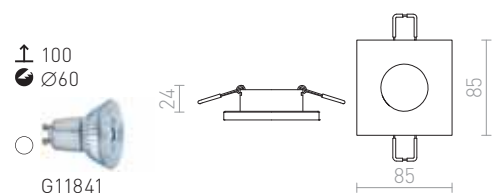

ASTOR SQ
230V GU10 50W IP65

R10574 brushed aluminium

€ 22