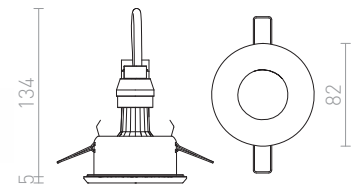

#### APRIORI

230V GU10 35W IP54

R12747 white/satinated glass

€ 18.50

NEW

↑ 140  
● Ø75

G11841

IP44