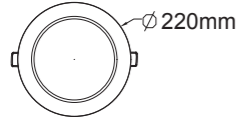

SLIM DIM

IP20 LED CRI ≥80 30.000h

LED SMD AND DRIVER Included UGR<19

Power	Beam	Flux	CCT	Finishes	Code
20 W	95°	2000 Lm	4000 K	White	VLT-PN20-20DIM

ACCESSORIES

Surface frame

Alu.+Plastic Structure, Driver inside!