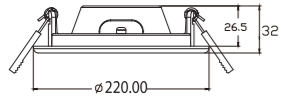

SLIM DIM

IP20 LED CRI ≥80 30.000h

LED SMD AND DRIVER Included UGR<19

Power	Beam	Flux	CCT	Finishes	Code
20 W	95°	2000 Lm	4000 K	White	VLT-PN20-20DIM

ACCESSORIES

Surface frame

Alu.+Plastic Structure, Driver inside!